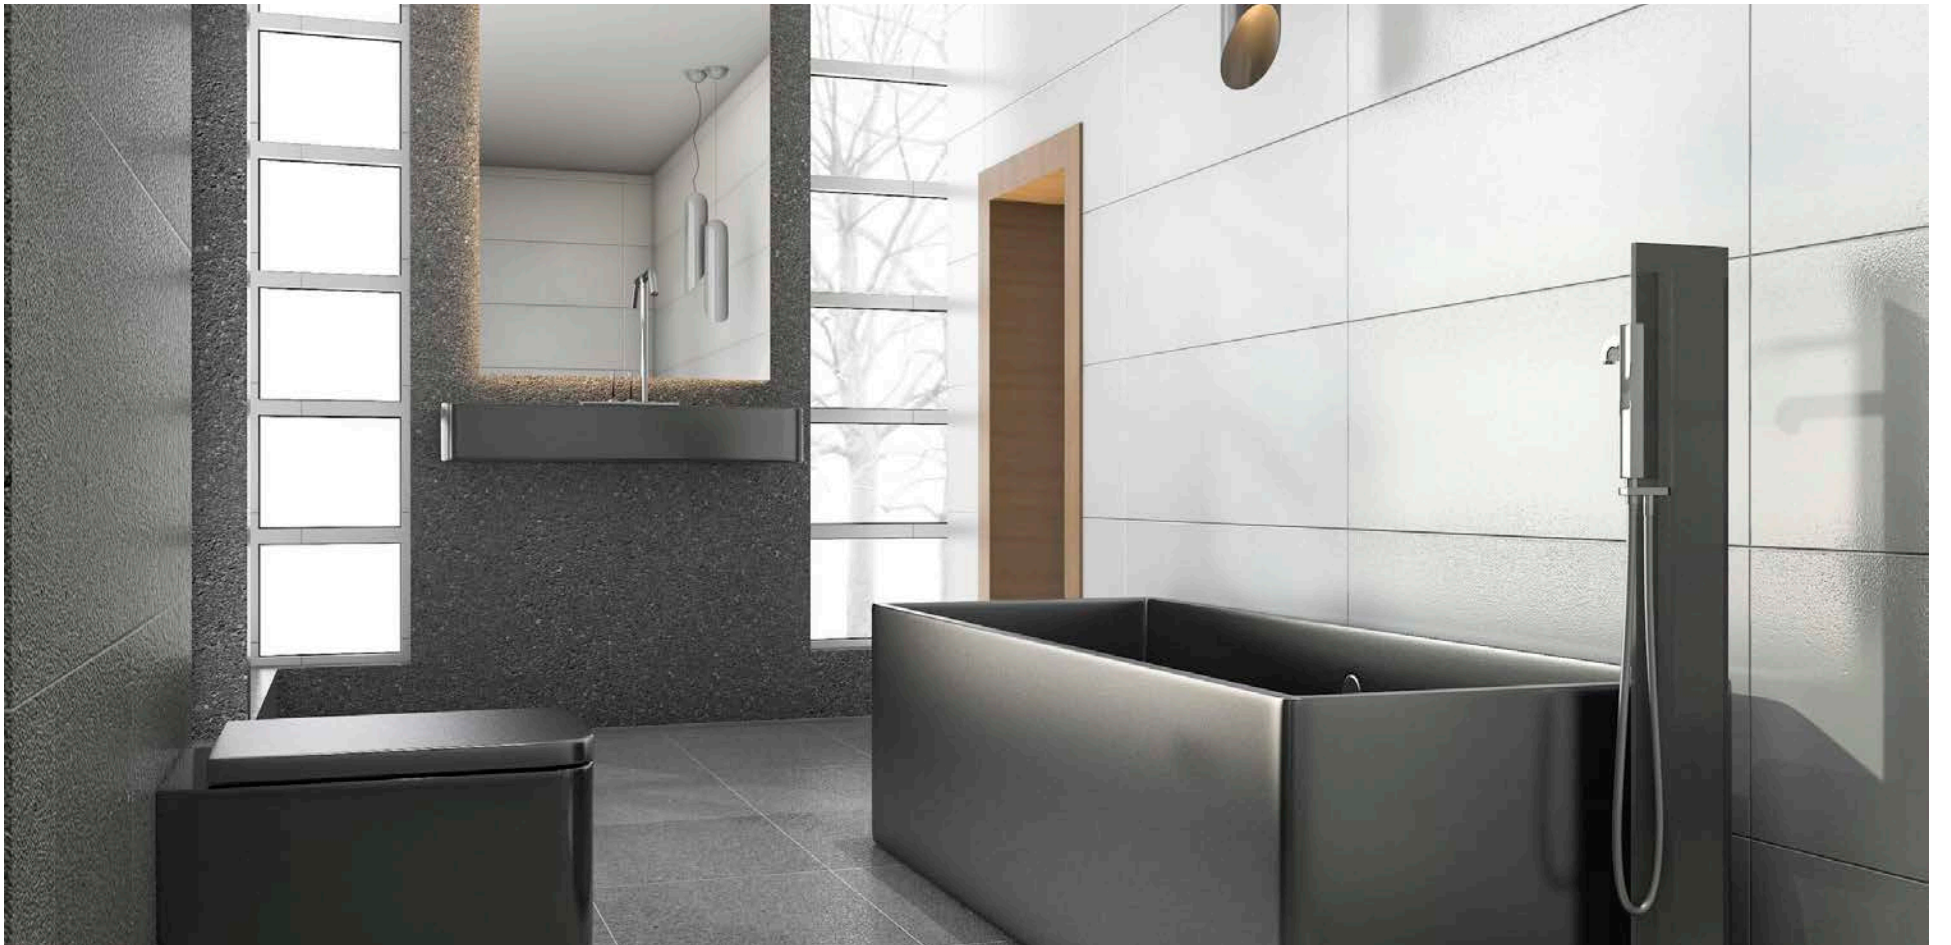

BATHROOM TILES

LUXURIOUSLY DESIGNED WITH A MULTITUDE OF CHOICE

During our design process, we will work intently with you every step of the way to ensure your new bathroom features the finest details that are bespoke, luxurious, and undoubtedly 'you'. Our attention to detail expands to every aspect of your bathroom, including the tiles. We understand the importance of bespoke and luxurious design elements that are tailored to your home's ambience and your bathroom's aesthetic – which is why our team of experts will ensure that your tile selection is carefully curated, leaving you impressed with the end result. With a range of design choices, we guarantee that your vision will be met to the highest standards.

WHY CHOOSE HORNBEAM INTERIORS FOR BATHROOM TILES?

If you value premium materials and exceptional craftsmanship, then collaborating with us for your bathroom tiles is the ideal choice. We are dedicated to creating unique and personalised bathroom spaces that perfectly represent your individual taste and truly achieve your vision. At Hornbeam Interiors, we prioritise your satisfaction and ensure that every tile is tailored to your specific needs and preferences. Choose Hornbeam Interiors for bathroom tiles that guarantee:

- Durability and longevity
- High-quality materials and products
- Intricate and detailed craftsmanship
- Highly functional and yet stylish design

PROJECTS

PROJECTS

BROAD GATE, HEADROW LEEDS: OFFICE FIT-OUT