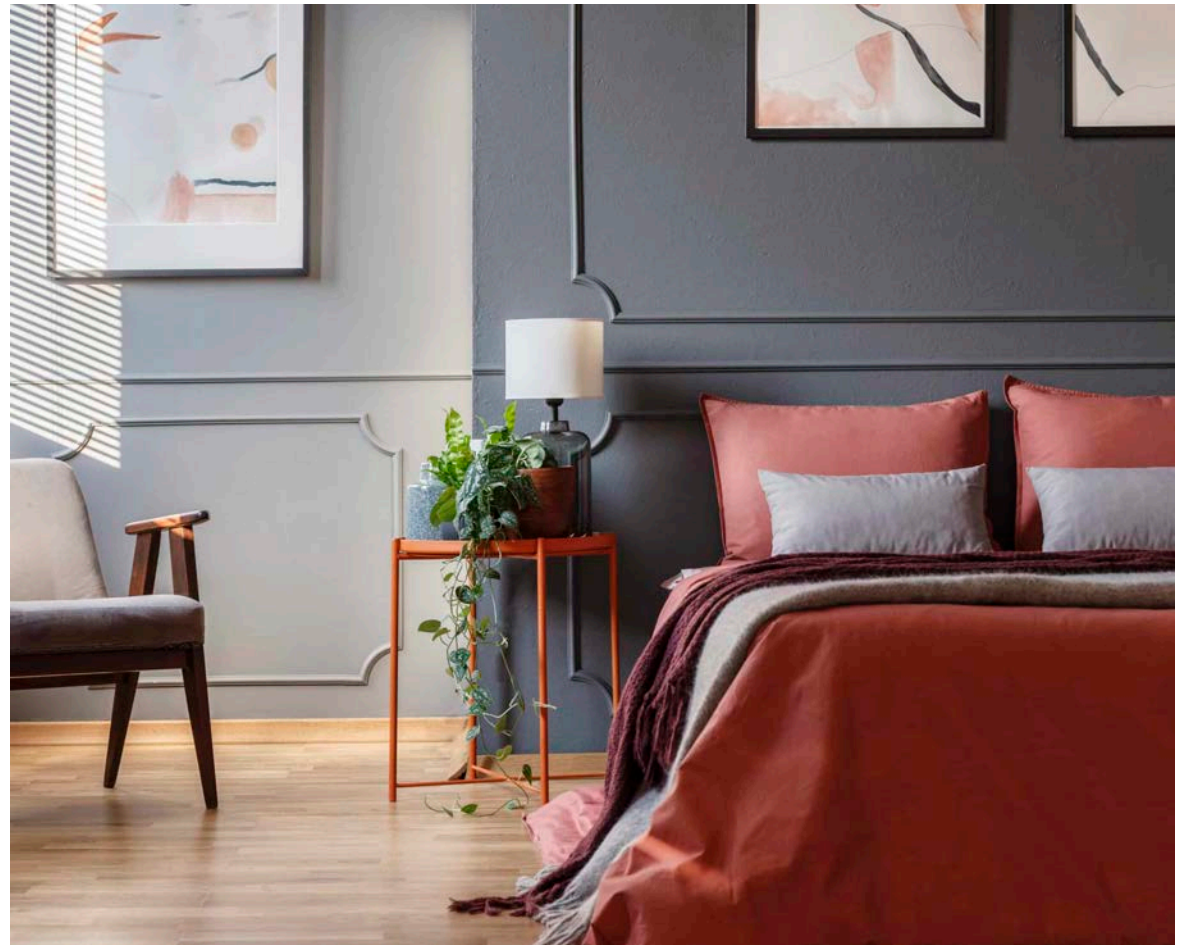

HORNBEAM INTERIORS

THE UK'S FAVOURITE INTERIOR EXPERTS

BESPOKE INTERIOR DESIGN SERVICES TO TRANSFORM YOUR HOME

At Hornbeam Interiors, our knowledgeable specialists have the years of expertise necessary to deliver high-quality, tailored styling solutions for any home. After a thorough consultation to discover the needs and preferences of the customer, we deliver beautiful, bespoke furniture to create a space that brings their unique vision to life. Our expert team is well-versed in a range of design styles, whether you prefer the elegance of a traditional heritage look, the simplicity of a classic Shaker or the sleek lines of a more modern aesthetic. With our commitment to excellence and attention to detail, you can trust us to enhance your space and help maximise your home's potential.