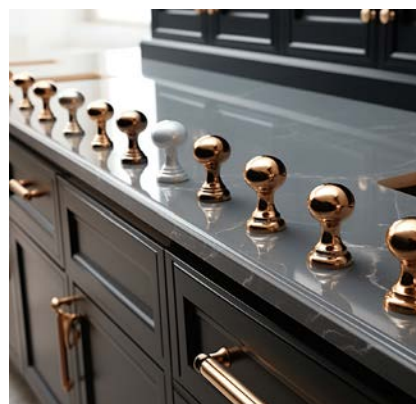

KITCHENS

WHERE STYLE MEETS DURABILITY

At Hornbeam Interiors, we take pride in offering exceptional bespoke kitchens that are designed to stand out and be unique to your home. Our team of experienced luxury kitchen designers will work with you every step of the way to ensure we achieve your vision.

HARDWARE